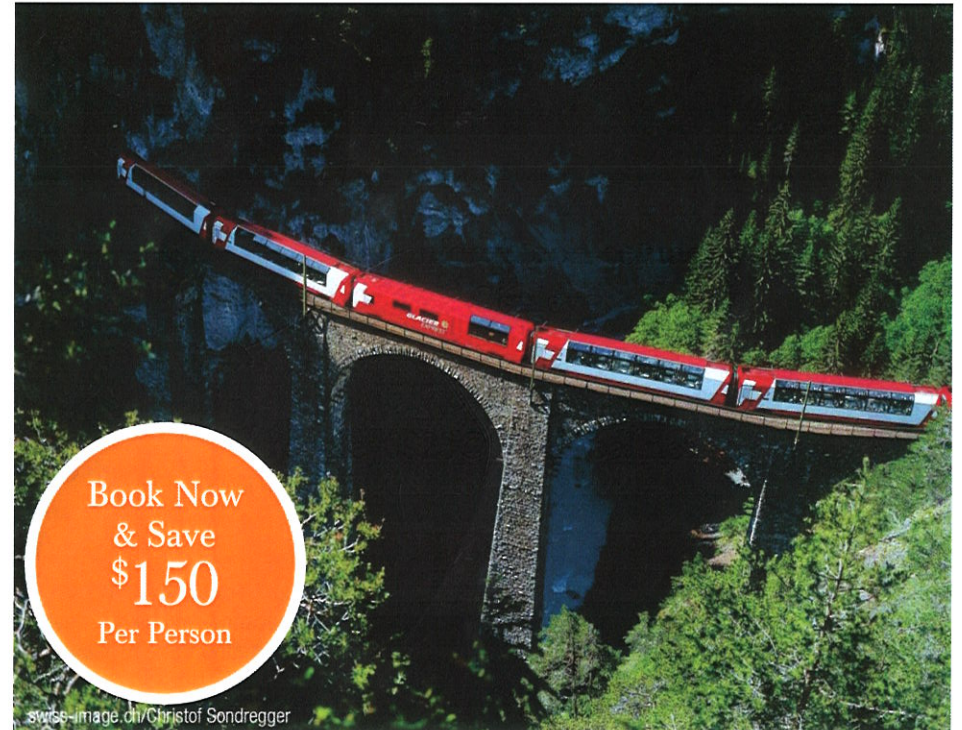

Ruth's Adventures presents...
**Alpine Explorer & the Glacier Express Train with
Oberammergau Passion Play**

August 18 – 29, 2020

YOU'RE INVITED TO A SPECIAL TRAVEL PRESENTATION

See Back Cover

**Book Now
& Save
\$150
Per Person**